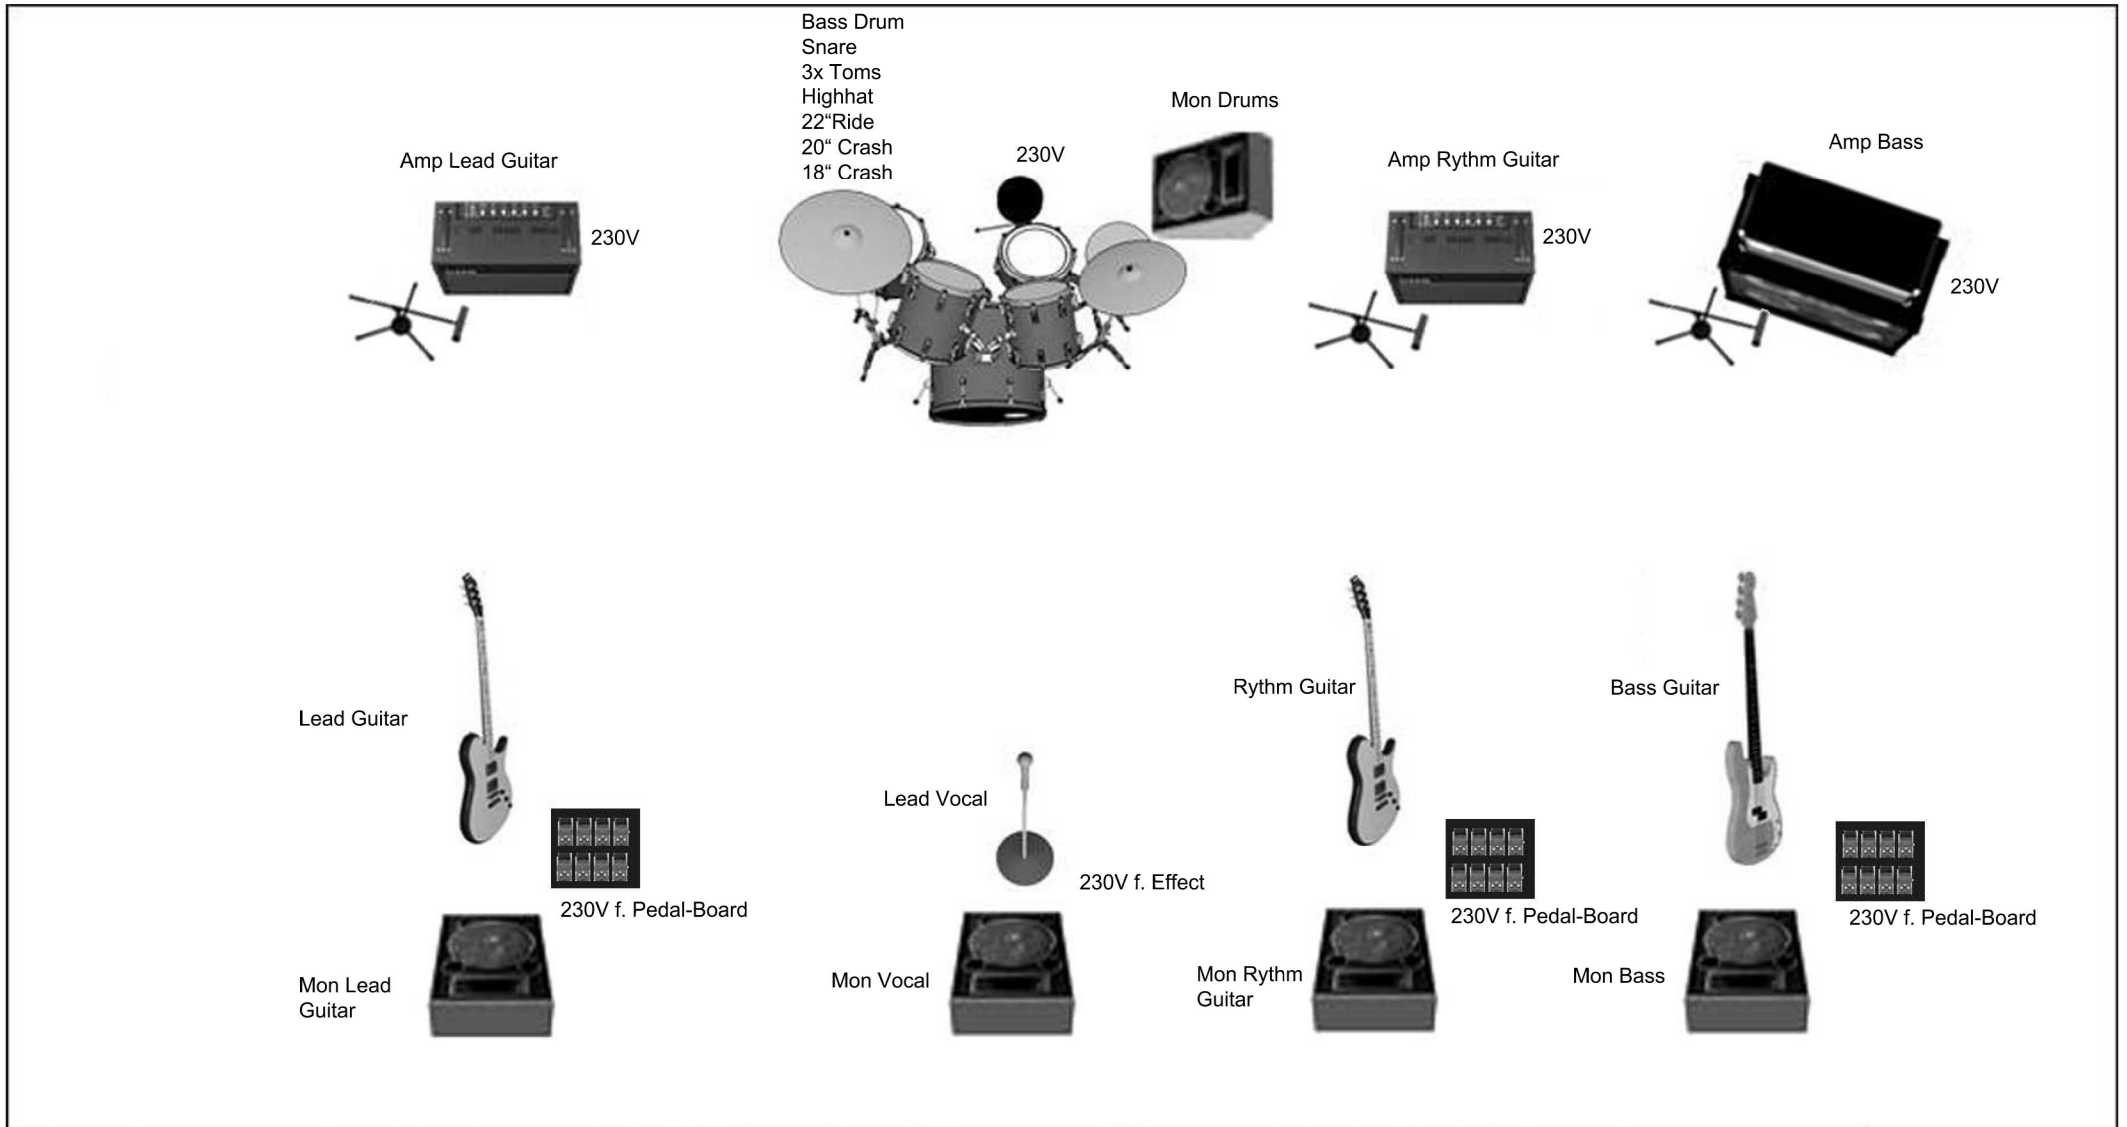

Tech - Quiet Streets

	<p>Stage Right Front Lead Guitar Instrument Mic (as needed) 230V Power Drop Monitor</p>	<p>Stage Center Back Drums Instrument Mics (as needed) 230V Power Drop Monitor</p>	<p>Stage Left Mid Rythm Guitar Instrument Mic (as needed) 230V Power Drop Monitor</p>	<p>Stage Left Bass Guitar Instrument Mic (as needed) 230V Power Drop Monitor</p>	
		<p>Stage Center Front Lead Vocals Vocal Mic Center Stage 230V Power Drop Monitor</p>			